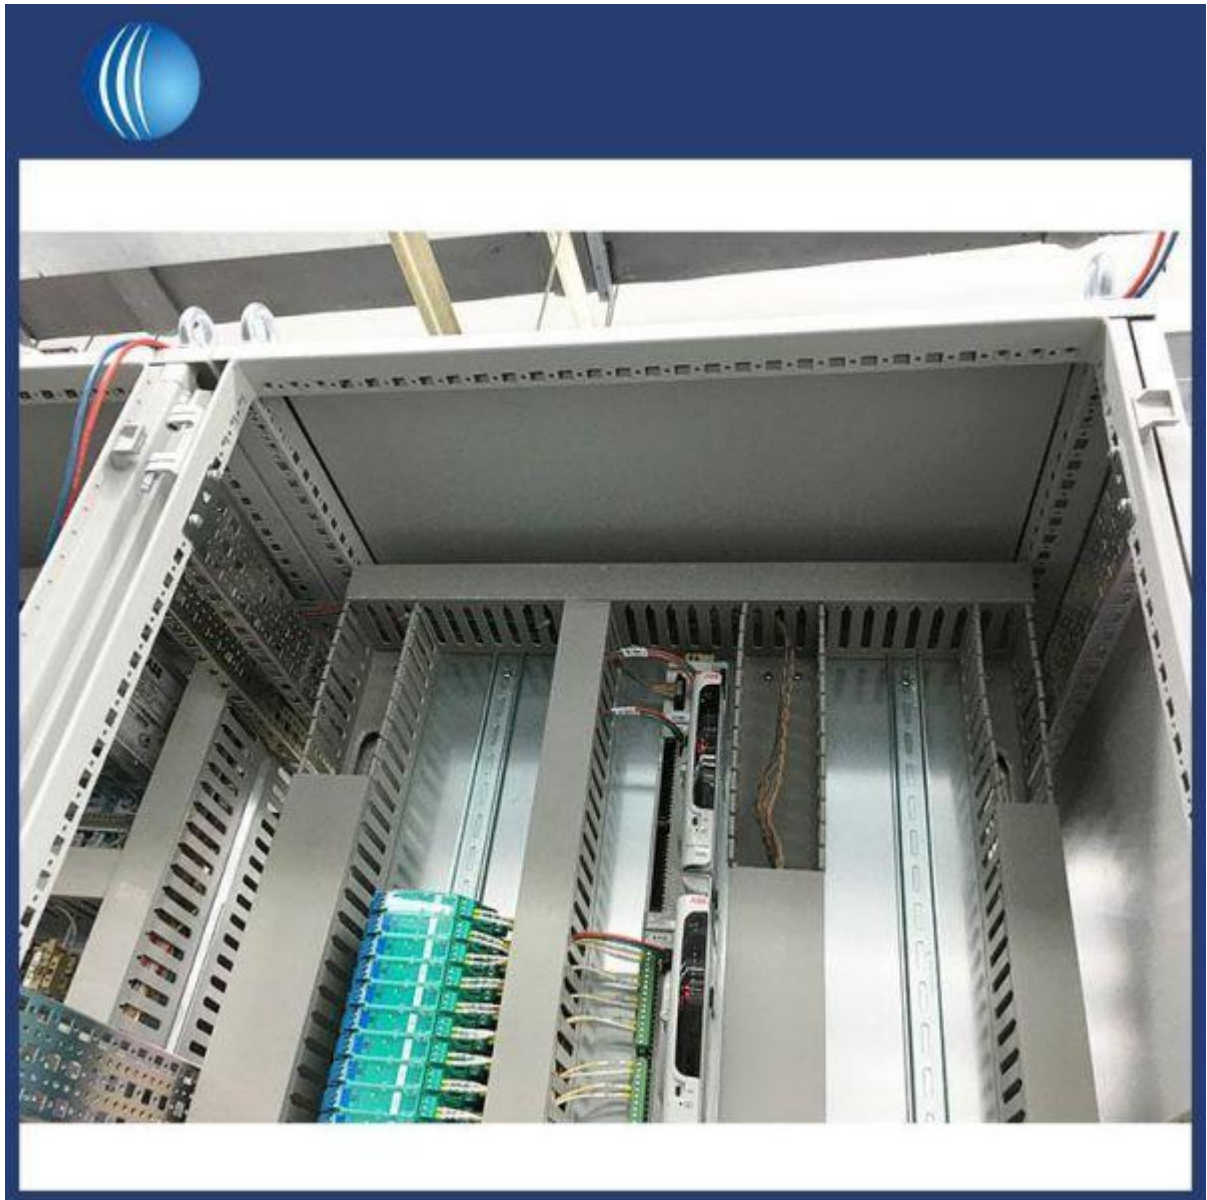

www.hbskyt.com

Hebei Shouke Yuantuo Technology Co., Ltd.

Address: Jingxi Small and Medium-Sized Enterprises Entrepreneurship Base, Shacheng Town Huailai County Zhangjiakou (city), Hebei, China

Tel: +86-15832266315

E-mail: Wendy@hbskyt.com