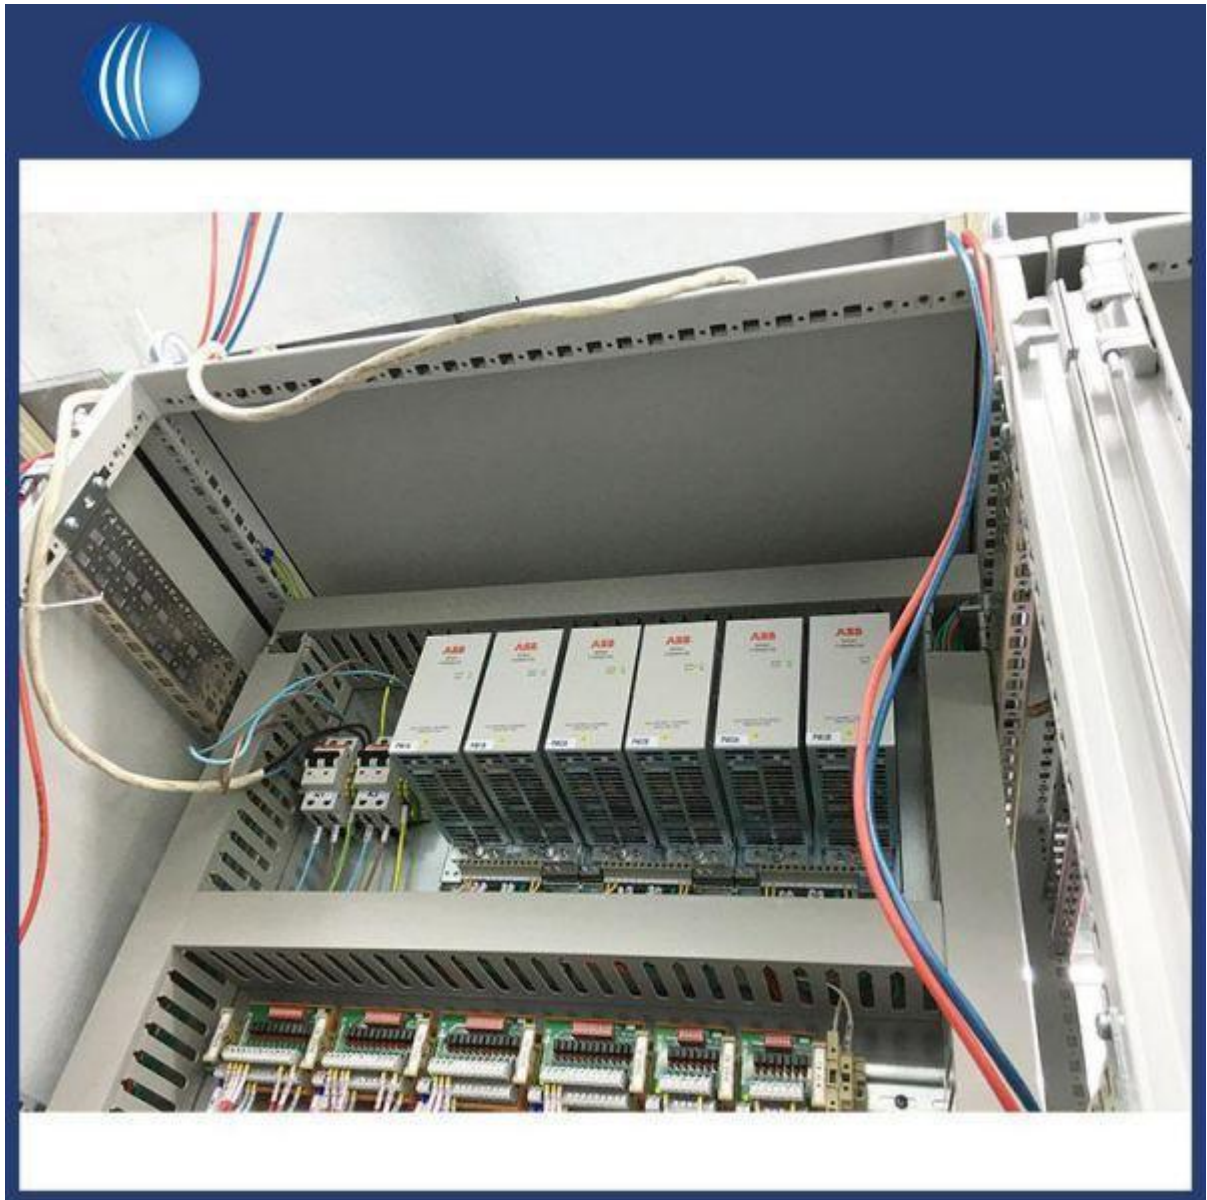

www.hbskyt.com

Hebei Shouke Yuantuo Technology Co., Ltd.

Address: Jingxi Small and Medium-Sized Enterprises Entrepreneurship Base, Shacheng
Town Huailai County Zhangjiakou (city) , Hebei, China

Tel:+86-15832266315

E-mail: Wendy@hbskyt.com